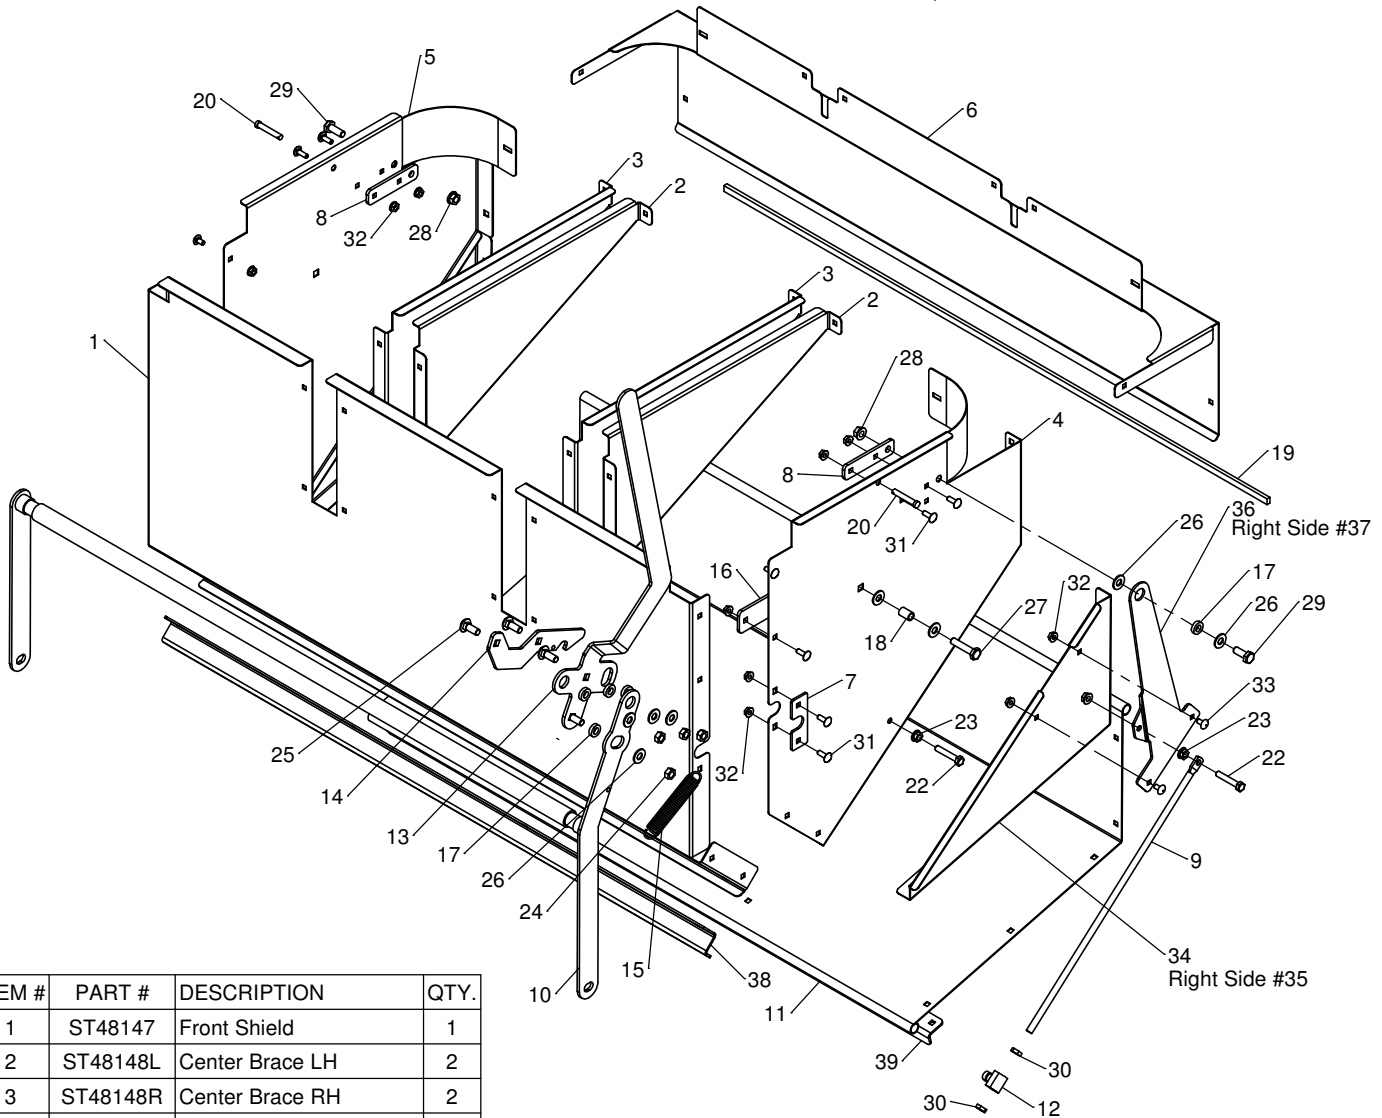

MCS 14 Attachment - Dump from Seat

PIN Prefixes: _____ **Model Number** LP47170 **Description** MCS 14 Attachment - Dump From Seat **PIN Prefix** _____

ITEM #	PART #	DESCRIPTION	QTY.
1	ST48147	Front Shield	1
2	ST48148L	Center Brace LH	2
3	ST48148R	Center Brace RH	2
4	ST48146L	Left Side	1
5	ST48146R	Right Side	1
6	ST48150	Top Cross Support	1
7	ST48110	Tube Brace	2
8	ST48133	Pivot Reinforcement	2
9	ST48153	Lift Rod DFS 8 & 14	2
10	ST48152	Lever WA 14	1
11	ST48154	Tailgate	1
12	ST48174	Trunnion	2
13	ST48172	Handle MCS 14	1
14	ST48168	Latch	1
15	ST50223	Spring	1
16	ST48173	Latch Brace	1
17	ST48176	Plastic Washer	6
18	ST43725	Spacer	1
19	ST48167	Rear Seal 44"	1
20	ST48181	Clevis Pin 5/16 x 1-3/4	2
21	ST43624	Bowtie Clip, Small	2
22	ST65090	5/16 x 1-3/4 Hex Bolt	3

ITEM #	PART #	DESCRIPTION	QTY.
23	ST65008	5/16 Flange Nut	6
24	ST65018	3/8 Nut	4
25	ST65013	3/8 x 1 Carriage Bolt	4
26	ST65003	3/8 Flat Washer	10
27	ST65091	3/8 x 1-3/4 Hex Bolt	1
28	ST65012	3/8 Flange Nut	2
29	ST65088	3/8 x 1 Hex Bolt	2
30	ST65087	3/8 Jam Nut	4
31	ST65053	1/4 x 3/4 Carriage Bolt	17
32	ST65073	1/4" Flange Nut	54
33	ST65085	1/4 x 1/2 C.B. Short Neck	35
34	ST48218L	Rear Side LH	1
35	ST48218R	Rear Side RH	1
36	ST48219L	Tailgate Lift 14 L	1
37	ST48219R	Tailgate Lift 14 R	1
38	ST48302	Tailgate Shield	1
39	ST48301	Bottom Angle MCS 14	1